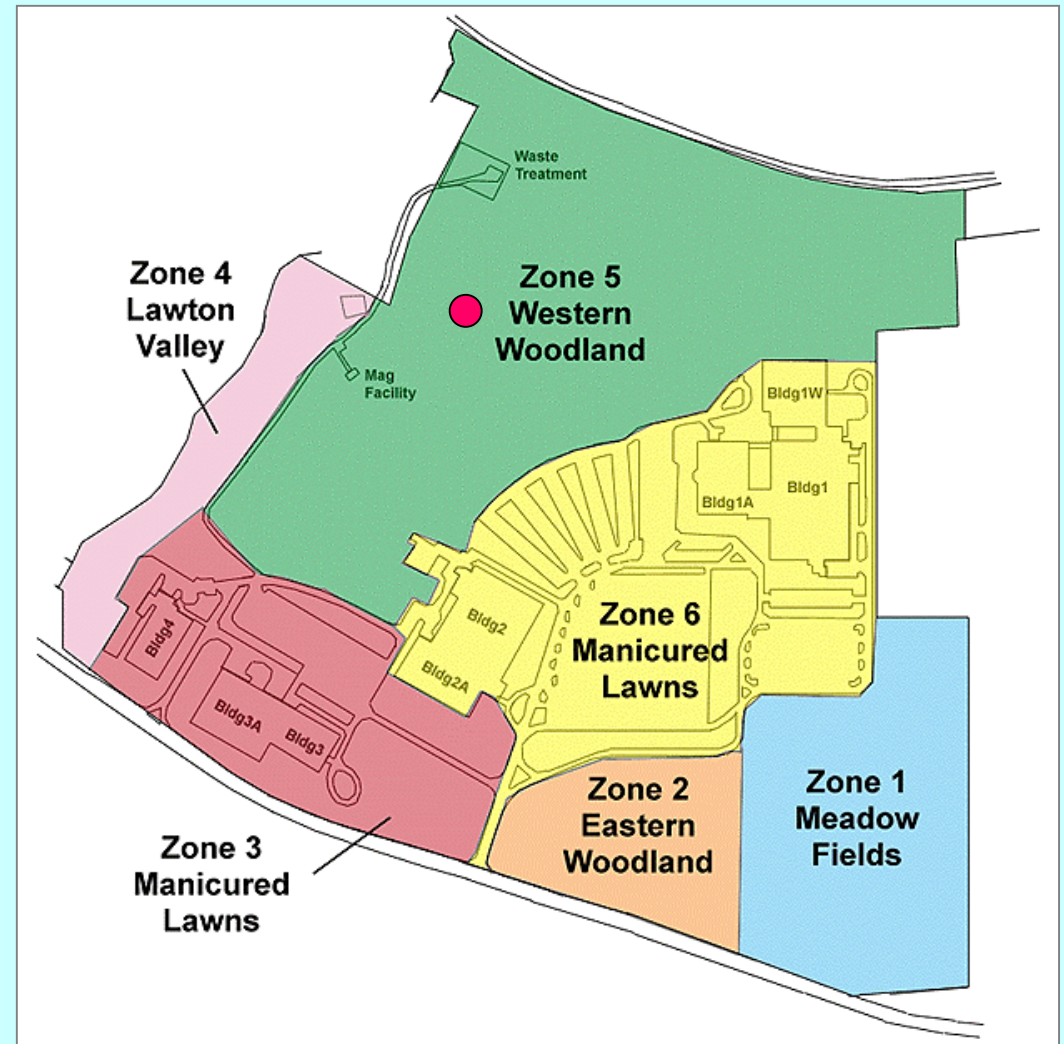

Presents

Spotlight on Wildlife

**A Series Focusing on
Raytheon Portsmouth's
Ecosystems and Wildlife**

Spotlight on Wildlife Number 3

Zone 5: Western Woodland

- History
- Images

Western Woodland

Dandelion Seedhead

- Housing for poor and insane,**
- 60 acres in southwest corner,**
- Expected to work unless sick,**
- Agriculture - Oxen, Cows, Sheep.**

Western Woodland

© 2000, William Saslow

Spring Foliage

History of Western Woodland

Town Poor Farm

- Punishment In The “Dark Room”**
- Cellar “Cube” “not a suitable place to put a person a long time in”**
- Archaeological Investigation**
- Ongoing To Find the “Dark Room”**

Western Woodland